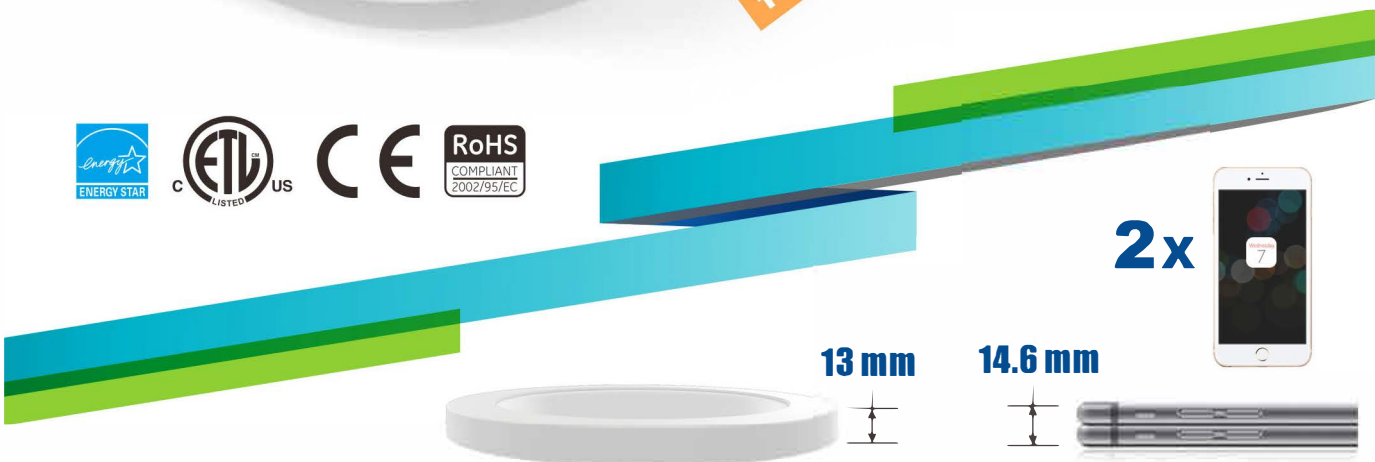

Super Slim Mini Panel Light

IP 44

Ultra-thin
13 mm

Suggest dimmer manufacturers are Lutron & Leviton, recommend dimmer models are:

Lutron: DW-603PGH, MACL-153MR, CTCL-153P, PD-6WCL, MSCL-OP153M, SCL-153P, DVCL-153P

Leviton: 6672-1LW, 6674-POW, IPL06-10Z, DSL06-1LZ

Fast Cooling

Installation:

4" J-box

4" Can

5/6" Can

MODEL	POWER	LED TYPE	LUMENS	VOLTAGE	DIMMING	DIMENSION
PR135M-PL023CKF-6W80	6W	SMD	390lm ±10%	AC200-240V/AC100-130V	Triac	Φ135x13mm
PR180M-PL023CKF-12W80	12W	SMD	860lm ±10%	AC200-240V/AC100-130V	Triac	Φ180x13mm
PR225M-PL023CKF-18W80	18W	SMD	1440lm ±10%	AC200-240V/AC100-130V	Triac	Φ225x13mm
PR300M-PL023CKF-24W80	24W	SMD	1920lm ±10%	AC200-240V/AC100-130V	Triac	Φ300x13mm