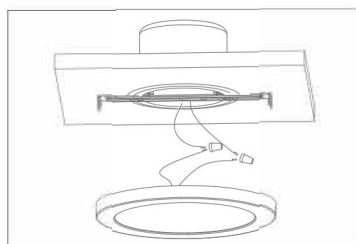

Leviton: 6672-1LW, 6674-POW, IPL06-10Z, DSL06-1LZ

Fast Cooling

Installation:

4" J-box

4" Can

5/6" Can

MODEL	POWER	LED TYPE	LUMENS	VOLTAGE	DIMMING	DIMENSION
PR135M-PL023CKF-6W80	6W	SMD	390lm ±10%	AC200-240V/AC100-130V	Triac	Φ135x13mm
PR180M-PL023CKF-12W80	12W	SMD	860lm ±10%	AC200-240V/AC100-130V	Triac	Φ180x13mm
PR225M-PL023CKF-18W80	18W	SMD	1440lm ±10%	AC200-240V/AC100-130V	Triac	Φ225x13mm
PR300M-PL023CKF-24W80	24W	SMD	1920lm ±10%	AC200-240V/AC100-130V	Triac	Φ300x13mm