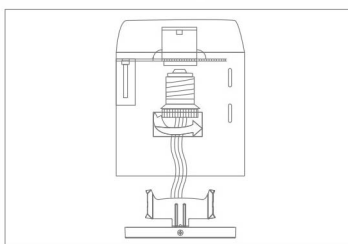

Leviton: 6672-1LW, 6674-POW, IPL06-10Z, DSL06-1LZ

Fast Cooling

Installation:

4" J-box

4" Can

5/6" Can

MODEL	POWER	LED TYPE	LUMENS	VOLTAGE	DIMMING	DIMENSION
PR135M-PL023CKF-6W80	6W	SMD	390lm ±10%	AC200-240V/AC100-130V	Triac	Φ135x13mm
PR180M-PL023CKF-12W80	12W	SMD	860lm ±10%	AC200-240V/AC100-130V	Triac	Φ180x13mm
PR225M-PL023CKF-18W80	18W	SMD	1440lm ±10%	AC200-240V/AC100-130V	Triac	Φ225x13mm
PR300M-PL023CKF-24W80	24W	SMD	1920lm ±10%	AC200-240V/AC100-130V	Triac	Φ300x13mm