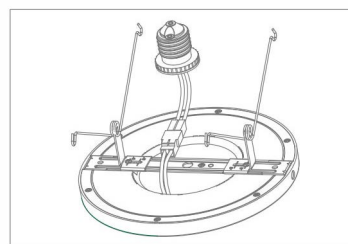

Leviton: 6672-1LW, 6674-POW, IPL06-10Z, DSL06-1LZ

Fast Cooling

Installation:

4" J-box

4" Can

5/6" Can

MODEL	POWER	LED TYPE	LUMENS	VOLTAGE	DIMMING	DIMENSION
PR135M-PL023CKF-6W80	6W	SMD	390lm ±10%	AC200-240V/AC100-130V	Triac	Φ135x13mm
PR180M-PL023CKF-12W80	12W	SMD	860lm ±10%	AC200-240V/AC100-130V	Triac	Φ180x13mm
PR225M-PL023CKF-18W80	18W	SMD	1440lm ±10%	AC200-240V/AC100-130V	Triac	Φ225x13mm
PR300M-PL023CKF-24W80	24W	SMD	1920lm ±10%	AC200-240V/AC100-130V	Triac	Φ300x13mm