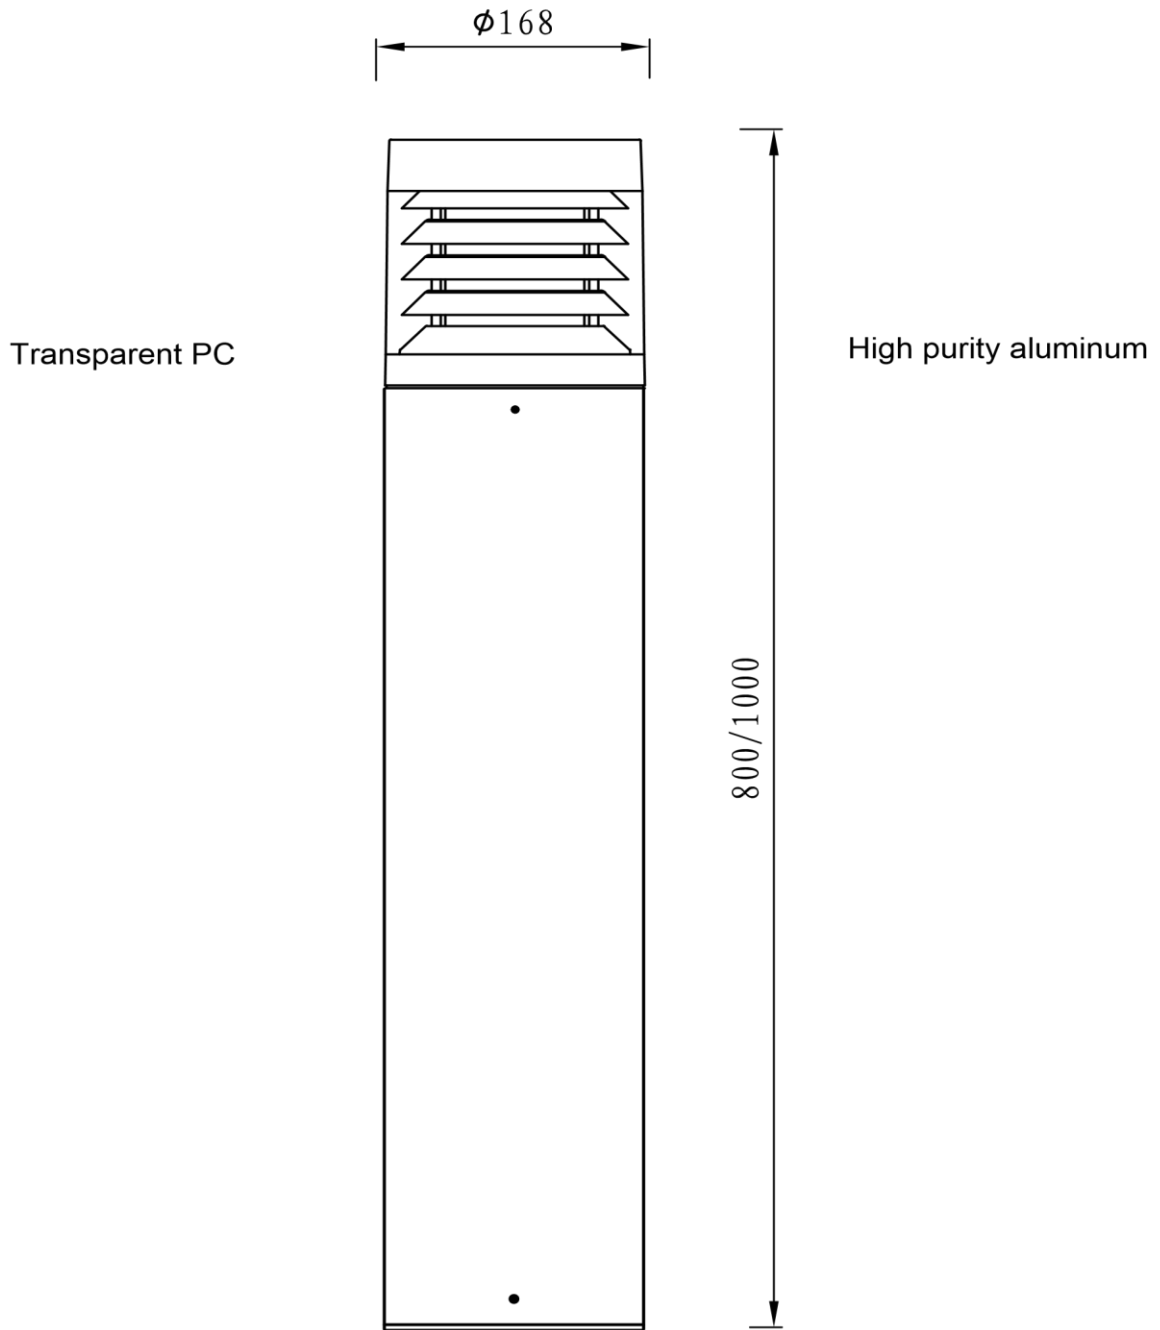

C-14FG

The photograph may not match the reference exactly.  
Please read the product description to identify the finish.

### TECHNICAL CHARACTERISTICS

Type:	Bollard lighting
IP Protection degrees:	IP65
IK Protection degrees:	IK08
Light source 1:	144x LED SMD 25W Warm White - 4000K 875 lm(N) CRI 75
Total power consumption (W):	26.5
Voltage / Frequency:	100-240V/50-60Hz
Warranty (Years):	3
Units per box:	1
Net Weight (Kg):	6.5/5.8

### MATERIALS / FINISHES

<b>Structure material:</b> High purity aluminum	<b>Diffuser material:</b> PC
<b>Structure finish:</b> Black	<b>Diffuser finish:</b> Transparent

**GEAR:** Multi-voltage electronic gear included (110-240 V / 50-60 Hz)