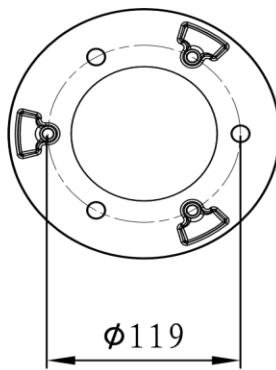

Installation template

C-14FG