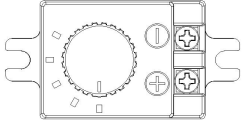

## SPECIAL FUNCTIONS INSTRUCTION:

### Wattage adjustable instruction

Turn the wattage adjustable knob to a certain wattage gear, the power of the lamp will change to the corresponding wattage.

Adjustable wattage range 25%-100%.

**Note:** Please turn off the power before adjusting the wattage.