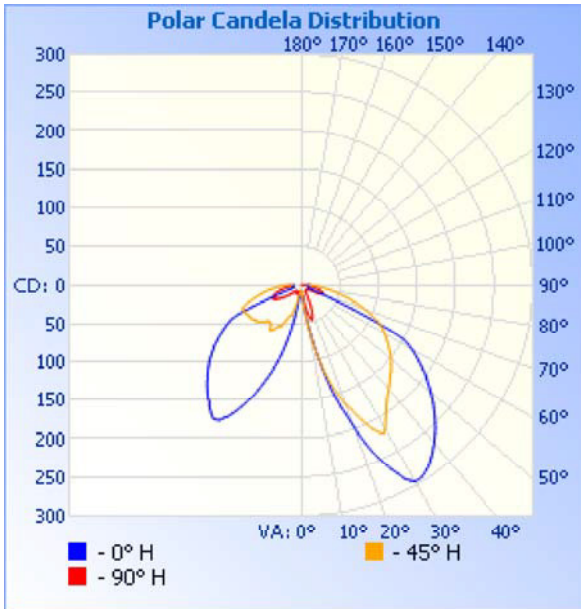

OVERVIEW

Tunable: Adjustable CCT

Applications: Wet Areas (IP65)

Efficacy: 100 lm/W

Dimming: N/A

Weight: 2.3 pounds

Lifespan: 30,000 hours

Warranty: 3 years

TECHNICAL SPECIFICATIONS

Watts	10W	Lumens	± 1,000
Size	11.8" (L) x 4.7" (W) x 4.7" (D)	 CCT	3000K + 4500K + 6000K
Voltage	AC90-264V (50/60Hz)	IP Rating	IP65 (Water Resistant)
Dimming	N/A	Materials	Aluminum, PC
Beam Angle	114°	Finish	Black
CRI	80	Lens	Clear
PF	>0.5	Lifespan	30,000 hours

These lights do not come with a pole as they are meant to be installed on a variety of surfaces. These are larger than your standard bollard tops.

ISOLUX DIAGRAM

Illuminance at a Distance

	Center Beam fc	Beam Width	
17.0ft	0.04 fc	14.2 ft	14.7 ft
34.0ft	0.01 fc	28.4 ft	29.3 ft
51.0ft	0.00 fc	42.6 ft	44.0 ft
68.0ft	0.00 fc	56.8 ft	58.6 ft
85.0ft	0.00 fc	71.0 ft	73.3 ft
102.0ft	0.00 fc	85.2 ft	88.0 ft