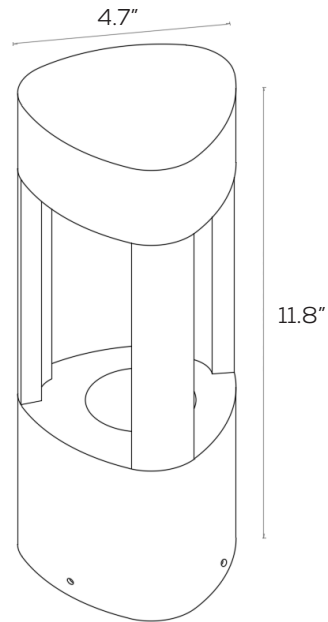

TECHNICAL SPECIFICATIONS

Watts	10W	Lumens	± 1,000
Size	11.8" (L) x 4.7" (W) x 4.7" (D)	 CCT	3000K + 4500K + 6000K
Voltage	AC90-264V (50/60Hz)	IP Rating	IP65 (Water Resistant)
Dimming	N/A	Materials	Aluminum, PC
Beam Angle	114°	Finish	Black
CRI	80	Lens	Clear
PF	>0.5	Lifespan	30,000 hours

These lights do not come with a pole as they are meant to be installed on a variety of surfaces. These are larger than your standard bollard tops.

ISOLUX DIAGRAM

Illuminance at a Distance

	Center Beam fc	Beam Width	
17.0ft	0.04 fc	14.2 ft	14.7 ft
34.0ft	0.01 fc	28.4 ft	29.3 ft
51.0ft	0.00 fc	42.6 ft	44.0 ft
68.0ft	0.00 fc	56.8 ft	58.6 ft
85.0ft	0.00 fc	71.0 ft	73.3 ft
102.0ft	0.00 fc	85.2 ft	88.0 ft

■ Vert. Spread: 45.3°
■ Horiz. Spread: 46.7°

DIMENSIONS

COMMON STOCK MODELS

Item Code	Model Number
10626	SES-BLL-CCT-10