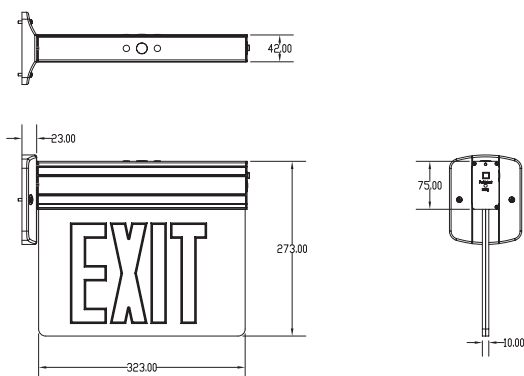

JELEX2RM

LED EDGE-LIT EMERGENCY EXIT SIGN

Features:

- Aluminum housing with high grade acrylic panel.
- Innovative, easy installation in minutes
- Aluminum mounting plate allows top,back or end mount.
- Removable directional indicators.
- 120V/277VAC Dual voltage operation
- Letters 6" height with 3/4" stroke.Super bright RED or GREED LED lamps
- option white or silver mylar
- Built-in 3.6V600mAh Nickel cadmium battery for minimum 90 minutes emergency operation.
- Maximum 24 hours for full recharge time
- Test switch and charge indicator
- Removable front cover for easy installation and battery maintenance.
- UL and CULus listed
- 0° to 40° C indoor damp location listed
- Five years warranty for the electrical parts and housing.
- Three years warranty for battery.

Product parameters

Model No.	Charging time	The AC voltage	AC charging current	DC charging voltage	DC charging current	Discharge time	Packing information
JELEX2RM	24h	277V/60Hz	10-20mA	3.6V	80-100mA	≥90mins	38×37×30.5CM/6PCS 9.8/9.0KGS