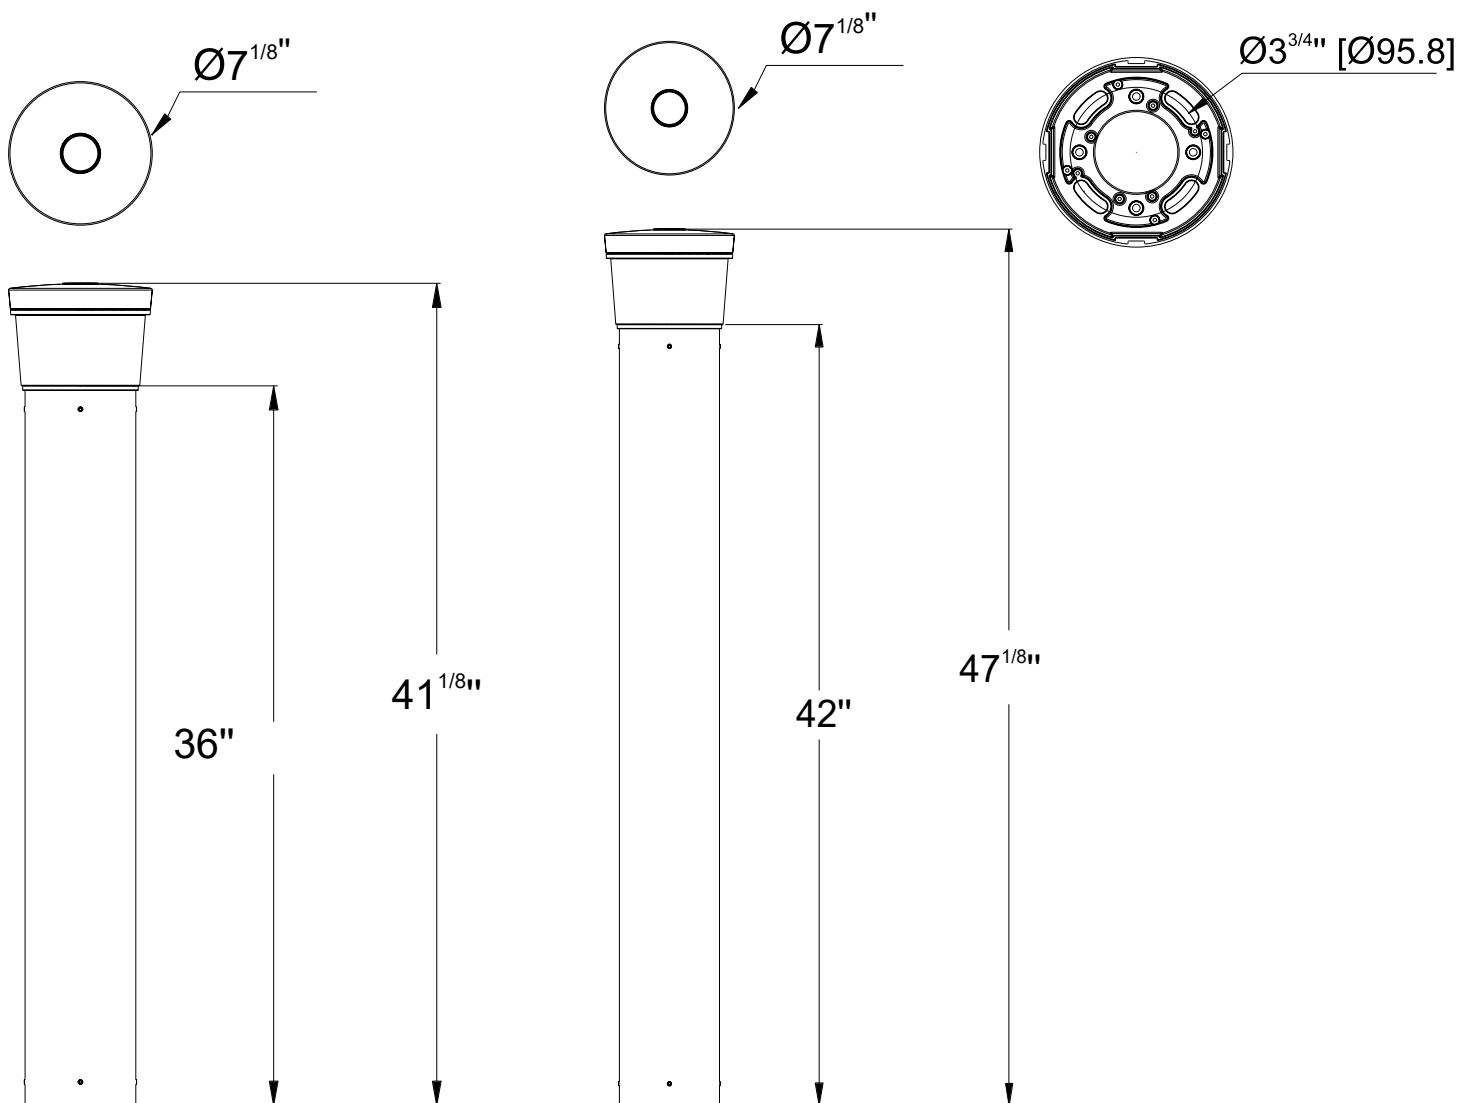

## Technical Specifications

Size: See Diagrams

Watts: 20W

Lumen: 1,800lm

Adjustable CCT: 3000K + 4000K + 5000K

Voltage: AC100-277V

Dimmable: No

Beam Angle: 360°

## Dimensions

## Model Numbers

#10289-A: LKNG-BLW20-CCT-20-HEAD

#10289-C: LKNG-BLW20-CCT-20-POLE-36

#10289-B: LKNG-BLW20-CCT-20-POLE-42