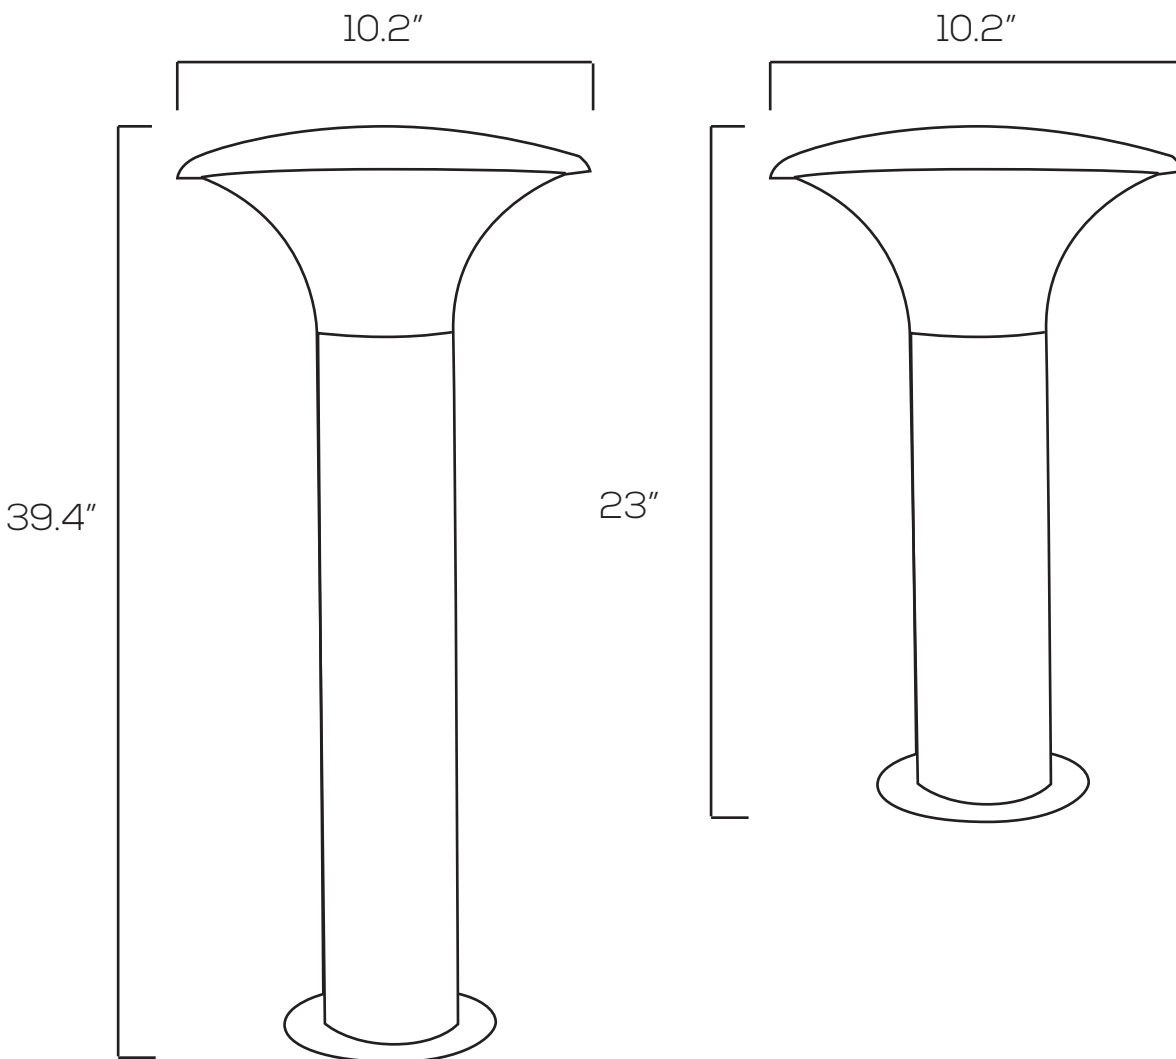

LED BOLLARD LIGHT SERIES

-,-/BL-13408

Technical Specifications

Size:	10.2" L x 10.2" W x 39.4" H / 23" H
Watts:	9W
Lumen:	720lm
CCT:	3000K 5000K
Voltage:	AC100-240V
Dimmable:	No
CRI:	>80
PF:	0.9
IP Rate:	IP65
Materials:	Aluminum, PC
Housing Color:	Bronze, Silver
Lifespan:	30,000 hours

Dimensions

Model Numbers

10278: LKNG-BL-13408-3000-9-BRONZE

10287: LKNG-BL-13408-3000-9-23"-SILVER

10277: LKNG-BL-13408-5000-9-BRONZE