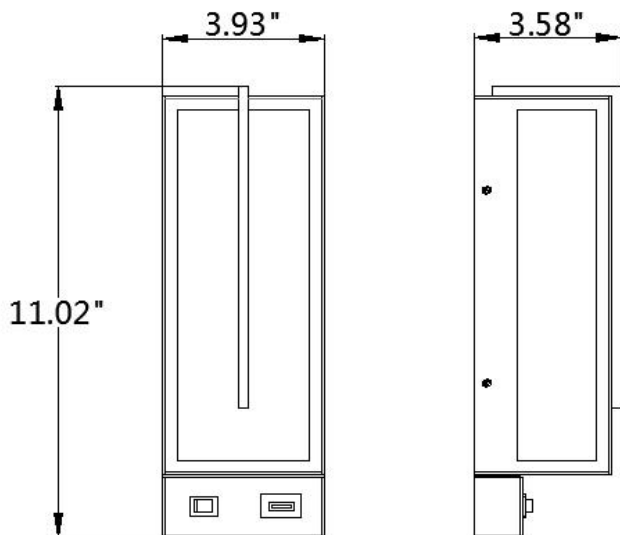

GEMINI VANITY LIGHT

PRODUCT IMAGE

2FT Gemini vanity light

3FT Gemini vanity light

4FT Gemini vanity light

- ❖ **Finish:**metal with black paint
- ❖ **Shade:**frosted acrylic
- ❖ **Socket Type:**LED
- ❖ **Length:**2FT
- ❖ **Power:**20w
- ❖ **CCT:**3000K/4000K/5000K/6500K
- ❖ **Connection Type:**hardwired
- ❖ **Ordering ITem:**2340

DIMENSION

2FT GEMINI VANITY LIGHT

3FT GEMINI VANITY LIGHT

4FT GEMINI VANITY LIGHT

GEMINI WALL LAMP