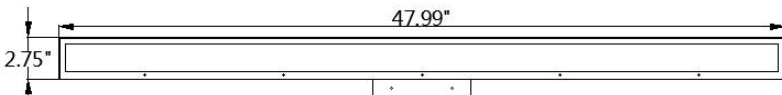

4FT GEMINI VANITY LIGHT