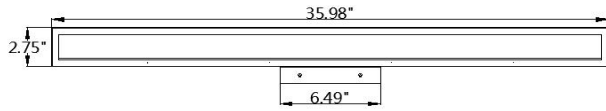

3FT GEMINI VANITY LIGHT