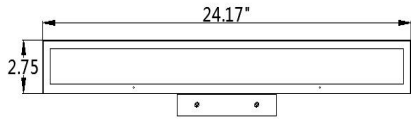

DIMENSION

2FT GEMINI VANITY LIGHT