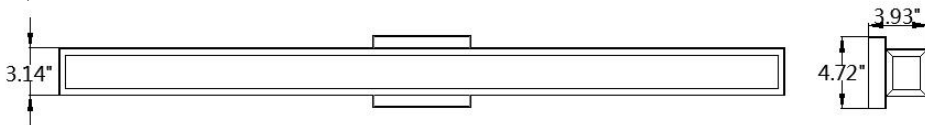

DIMENSION

2FT GEMINI VANITY LIGHT

3FT GEMINI VANITY LIGHT

4FT GEMINI VANITY LIGHT

GEMINI WALL LAMP