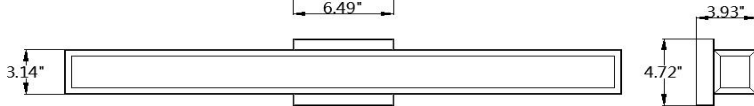

3FT GEMINI VANITY LIGHT