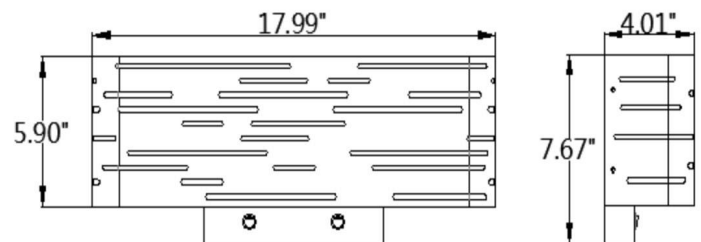

### ORDERING GUIDE

P/N:PHML-AGAE1A-010BZ0CB-0X

The "x" can be any one letter to represent lamp style:0=single,1=double

P/N	Ordering Item No.:
PHML-AGAE1A-010BZ0CB-00	2349
PHML-AGAE1A-010BZ0CB-01	2350

### DIMENSION

**SINGLE FORMULA BLUE**

**DOUBLE FORMULA BLUE**