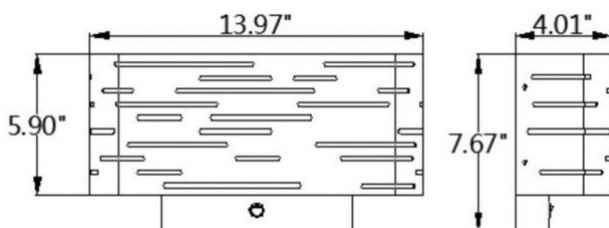

### ORDERING GUIDE

P/N:PHML-AGAE1A-010BZ0CB-0X

The "x" can be any one letter to represent lamp style:0=single,1=double

P/N	Ordering Item No.:
PHML-AGAE1A-010BZ0CB-00	2349
PHML-AGAE1A-010BZ0CB-01	2350

### DIMENSION

**SINGLE FORMULA BLUE**

**DOUBLE FORMULA BLUE**