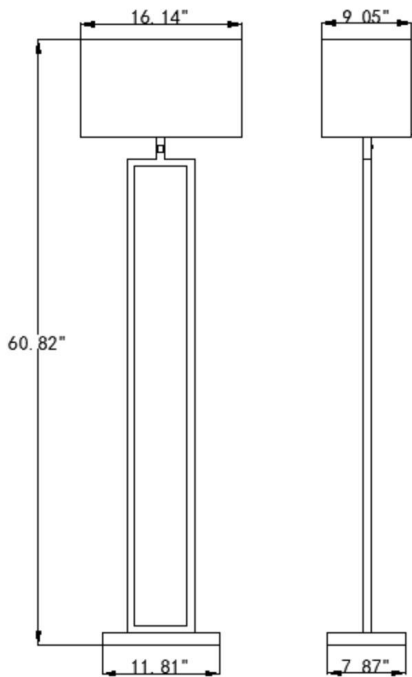

GATSBY COLLECTION

PRODUCT IMAGE

Gatsby wall lamp single

Gatsby wall lamp double

Gatsby table lamp single

- ❖ **Finish:**brushed nickel
- ❖ **Shade:**white linen
- ❖ **Socket Type:**1×E26 bulb base(without bulb)
- ❖ **Switch:**1×rocker switch at base
- ❖ **Charging:**1×USB2.1A fast charge socket at base
- ❖ **Outlet:**1×convenience at base
- ❖ **Connection Type:**hardwired
- ❖ **Ordering Item:**1727

Gatsby table lamp double

Gatsby floor lamp

- ❖ **Finish:**brushed nickel
- ❖ **Shade:**white linen
- ❖ **Socket Type:**2×E26 bulb base(without bulb)
- ❖ **Switch:**2×rocker switch at base
- ❖ **Charging:**1×USB2.1A fast charge socket at base
- ❖ **Outlet:**2×convenience at base
- ❖ **Ordering ITeM:**1737

- ❖ **Finish:**brushed nickel
- ❖ **Shade:**white linen
- ❖ **Socket Type:**1×E26 bulb base(without bulb)
- ❖ **Switch:**1×rocker switch at body
- ❖ **Outlet:**1×convenience at base
- ❖ **Material:**metal body
- ❖ **Ordering ITeM:**1738

DIMENSION

GATSBY WALL LAMP SINGLE

GATSBY WALL LAMP DOUBLE

GATSBY TABLE LAMP SINGLE

ACRYLIC TABLE LAMP DOUBLE

GATSBY FLOOR LAMP