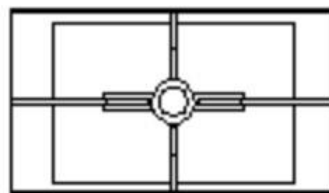

GATSBY COLLECTION

PRODUCT IMAGE

Gatsby wall lamp single

Gatsby wall lamp double

Gatsby table lamp single

- ❖ **Finish:**brushed nickel
- ❖ **Shade:**white linen
- ❖ **Socket Type:**1×E26 bulb base(without bulb)
- ❖ **Switch:**1×rocker switch at base
- ❖ **Charging:**1×USB2.1A fast charge socket at base
- ❖ **Outlet:**1×convenience at base
- ❖ **Connection Type:**hardwired
- ❖ **Ordering Item:**1727

- ❖ **Finish:**brushed nickel
- ❖ **Shade:**white linen
- ❖ **Socket Type:**1×E26 bulb base(without bulb)
- ❖ **Switch:**1×rocker switch at body
- ❖ **Outlet:**1×convenience at base
- ❖ **Material:**metal body
- ❖ **Ordering ITeM:**1738

DIMENSION

GATSBY WALL LAMP SINGLE

GATSBY WALL LAMP DOUBLE

GATSBY TABLE LAMP SINGLE

ACRYLIC TABLE LAMP DOUBLE

GATSBY FLOOR LAMP