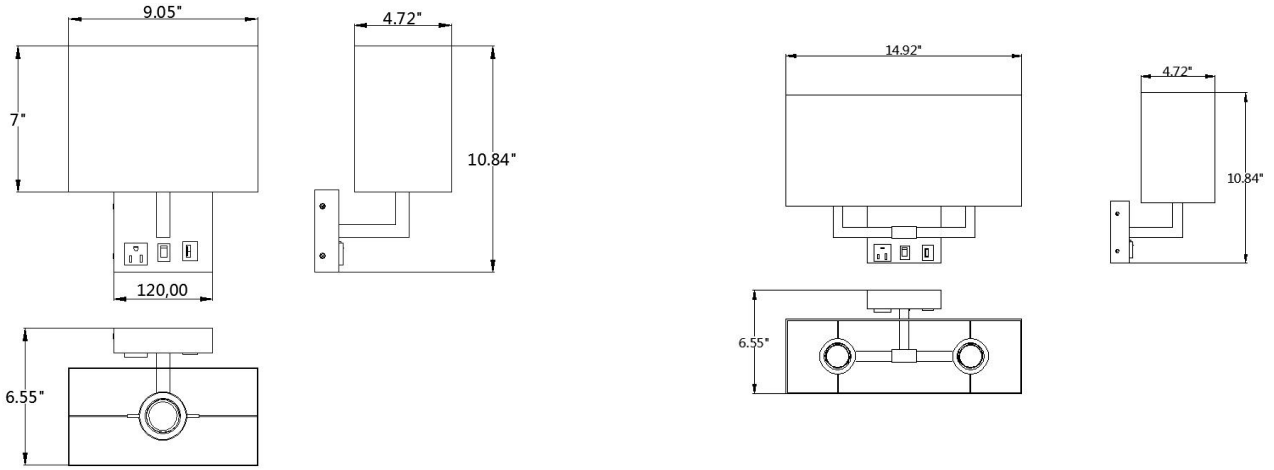

Gatsby table lamp double

Gatsby floor lamp

- ❖ **Finish:**brushed nickel
- ❖ **Shade:**white linen
- ❖ **Socket Type:**2×E26 bulb base(without bulb)
- ❖ **Switch:**2×rocker switch at base
- ❖ **Charging:**1×USB2.1A fast charge socket at base
- ❖ **Outlet:**2×convenience at base
- ❖ **Ordering ITeM:**1737

- ❖ **Finish:**brushed nickel
- ❖ **Shade:**white linen
- ❖ **Socket Type:**1×E26 bulb base(without bulb)
- ❖ **Switch:**1×rocker switch at body
- ❖ **Outlet:**1×convenience at base
- ❖ **Material:**metal body
- ❖ **Ordering ITeM:**1738

DIMENSION

GATSBY WALL LAMP SINGLE

GATSBY WALL LAMP DOUBLE

GATSBY TABLE LAMP SINGLE

ACRYLIC TABLE LAMP DOUBLE

GATSBY FLOOR LAMP