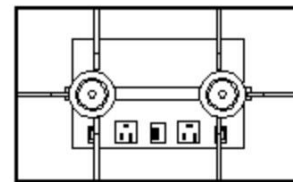

- ❖ **Finish:**brushed nickel
- ❖ **Shade:**white linen
- ❖ **Socket Type:**1×E26 bulb base(without bulb)
- ❖ **Switch:**1×rocker switch at body
- ❖ **Outlet:**1×convenience at base
- ❖ **Material:**metal body
- ❖ **Ordering ITeM:**1738

DIMENSION

GATSBY WALL LAMP SINGLE

GATSBY WALL LAMP DOUBLE

GATSBY TABLE LAMP SINGLE

ACRYLIC TABLE LAMP DOUBLE

GATSBY FLOOR LAMP