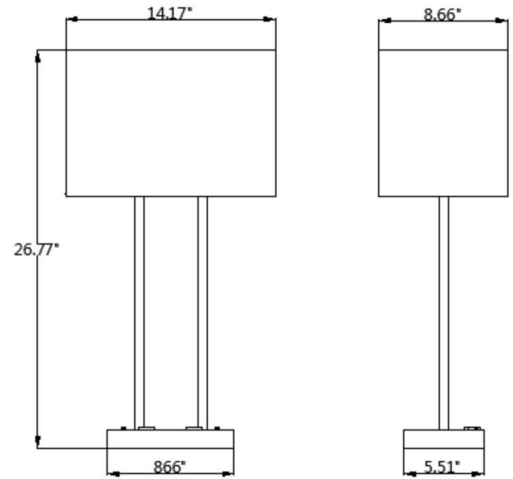

Gatsby table lamp double

Gatsby floor lamp

- ❖ **Finish:**brushed nickel
- ❖ **Shade:**white linen
- ❖ **Socket Type:**2×E26 bulb base(without bulb)
- ❖ **Switch:**2×rocker switch at base
- ❖ **Charging:**1×USB2.1A fast charge socket at base
- ❖ **Outlet:**2×convenience at base
- ❖ **Ordering ITeM:**1737

- ❖ **Finish:**brushed nickel
- ❖ **Shade:**white linen
- ❖ **Socket Type:**1×E26 bulb base(without bulb)
- ❖ **Switch:**1×rocker switch at body
- ❖ **Outlet:**1×convenience at base
- ❖ **Material:**metal body
- ❖ **Ordering ITeM:**1738

DIMENSION

GATSBY WALL LAMP SINGLE

GATSBY WALL LAMP DOUBLE

GATSBY TABLE LAMP SINGLE

ACRYLIC TABLE LAMP DOUBLE

GATSBY FLOOR LAMP