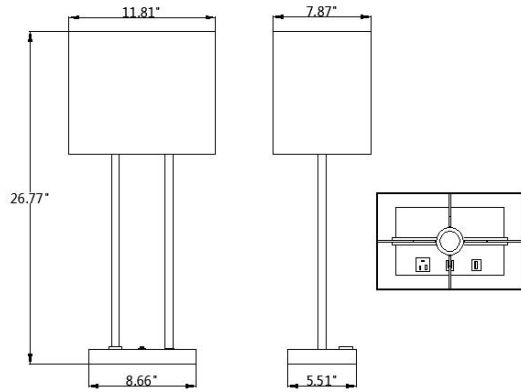

Gatsby table lamp double

Gatsby floor lamp

- ❖ **Finish:**brushed nickel
- ❖ **Shade:**white linen
- ❖ **Socket Type:**2×E26 bulb base(without bulb)
- ❖ **Switch:**2×rocker switch at base
- ❖ **Charging:**1×USB2.1A fast charge socket at base
- ❖ **Outlet:**2×convenience at base
- ❖ **Ordering ITeM:**1737

- ❖ **Finish:**brushed nickel
- ❖ **Shade:**white linen
- ❖ **Socket Type:**1×E26 bulb base(without bulb)
- ❖ **Switch:**1×rocker switch at body
- ❖ **Outlet:**1×convenience at base
- ❖ **Material:**metal body
- ❖ **Ordering ITeM:**1738

DIMENSION

GATSBY WALL LAMP SINGLE

GATSBY WALL LAMP DOUBLE

GATSBY TABLE LAMP SINGLE

ACRYLIC TABLE LAMP DOUBLE

GATSBY FLOOR LAMP