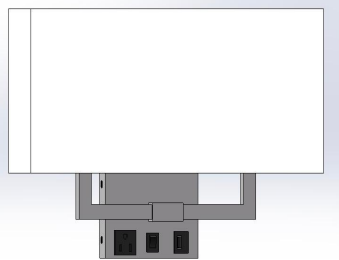

GATSBY COLLECTION

PRODUCT IMAGE

Gatsby wall lamp single

Gatsby wall lamp double

Gatsby table lamp single

- ❖ **Finish:**brushed nickel
- ❖ **Shade:**white linen
- ❖ **Socket Type:**1×E26 bulb base(without bulb)
- ❖ **Switch:**1×rocker switch at base
- ❖ **Charging:**1×USB2.1A fast charge socket at base
- ❖ **Outlet:**1×convenience at base
- ❖ **Connection Type:**hardwired
- ❖ **Ordering Item:**1727

- ❖ **Finish:**brushed nickel
- ❖ **Shade:**white linen
- ❖ **Socket Type:**2×E26 bulb base(without bulb)
- ❖ **Switch:**2×rocker switch at base
- ❖ **Charging:**1×USB2.1A fast charge socket at base
- ❖ **Outlet:**2×convenience at base
- ❖ **Connection Type:**hardwired
- ❖ **Ordering ITeM:**1728

- ❖ **Finish:**brushed nickel
- ❖ **Shade:**white linen
- ❖ **Socket Type:**1×E26 bulb base(without bulb)
- ❖ **Switch:**1×rocker switch at base
- ❖ **Charging:**1×USB2.1A fast charge socket at base
- ❖ **Outlet:**1×convenience at base
- ❖ **Ordering ITeM:**1739

- ❖ **Finish:**brushed nickel
- ❖ **Shade:**white linen
- ❖ **Socket Type:**1×E26 bulb base(without bulb)
- ❖ **Switch:**1×rocker switch at body
- ❖ **Outlet:**1×convenience at base
- ❖ **Material:**metal body
- ❖ **Ordering ITeM:**1738