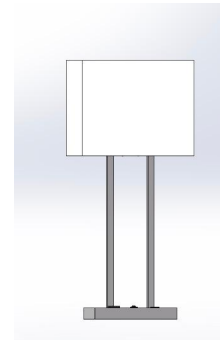

GATSBY COLLECTION

PRODUCT IMAGE

Gatsby wall lamp single

Gatsby wall lamp double

Gatsby table lamp single

- ❖ **Finish:**brushed nickel
- ❖ **Shade:**white linen
- ❖ **Socket Type:**1×E26 bulb base(without bulb)
- ❖ **Switch:**1×rocker switch at base
- ❖ **Charging:**1×USB2.1A fast charge socket at base
- ❖ **Outlet:**1×convenience at base
- ❖ **Connection Type:**hardwired
- ❖ **Ordering Item:**1727

- ❖ **Finish:**brushed nickel
- ❖ **Shade:**white linen
- ❖ **Socket Type:**2×E26 bulb base(without bulb)
- ❖ **Switch:**2×rocker switch at base
- ❖ **Charging:**1×USB2.1A fast charge socket at base
- ❖ **Outlet:**2×convenience at base
- ❖ **Connection Type:**hardwired
- ❖ **Ordering ITeM:**1728

- ❖ **Finish:**brushed nickel
- ❖ **Shade:**white linen
- ❖ **Socket Type:**1×E26 bulb base(without bulb)
- ❖ **Switch:**1×rocker switch at base
- ❖ **Charging:**1×USB2.1A fast charge socket at base
- ❖ **Outlet:**1×convenience at base
- ❖ **Ordering ITeM:**1739

Gatsby table lamp double

Gatsby floor lamp

- ❖ **Finish:**brushed nickel
- ❖ **Shade:**white linen
- ❖ **Socket Type:**2×E26 bulb base(without bulb)
- ❖ **Switch:**2×rocker switch at base
- ❖ **Charging:**1×USB2.1A fast charge socket at base
- ❖ **Outlet:**2×convenience at base
- ❖ **Ordering ITeM:**1737