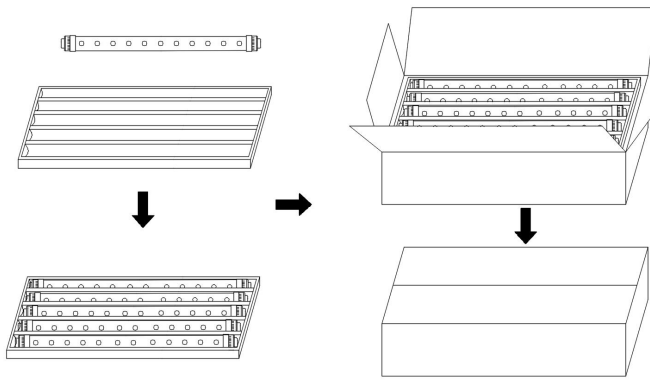

PACKAGING

Order Item No.:	Length of A	Quantity/CTN
1754	1162mm/45.75inch	25pcs
1756	1200mm/47.24inch	25pcs
1757	1465mm/57.68inch	25pcs
1758	1518mm/59.76inch	25pcs
1778	1767mm/69.57inch	25pcs
1779	1780mm/70inch	25pcs
1761	2094mm/82.44inch	25pcs
1760	2394mm/94.25inch	25pcs
1762	2704mm/106.46inch	25pcs
1759	2932mm/115.43inch	25pcs