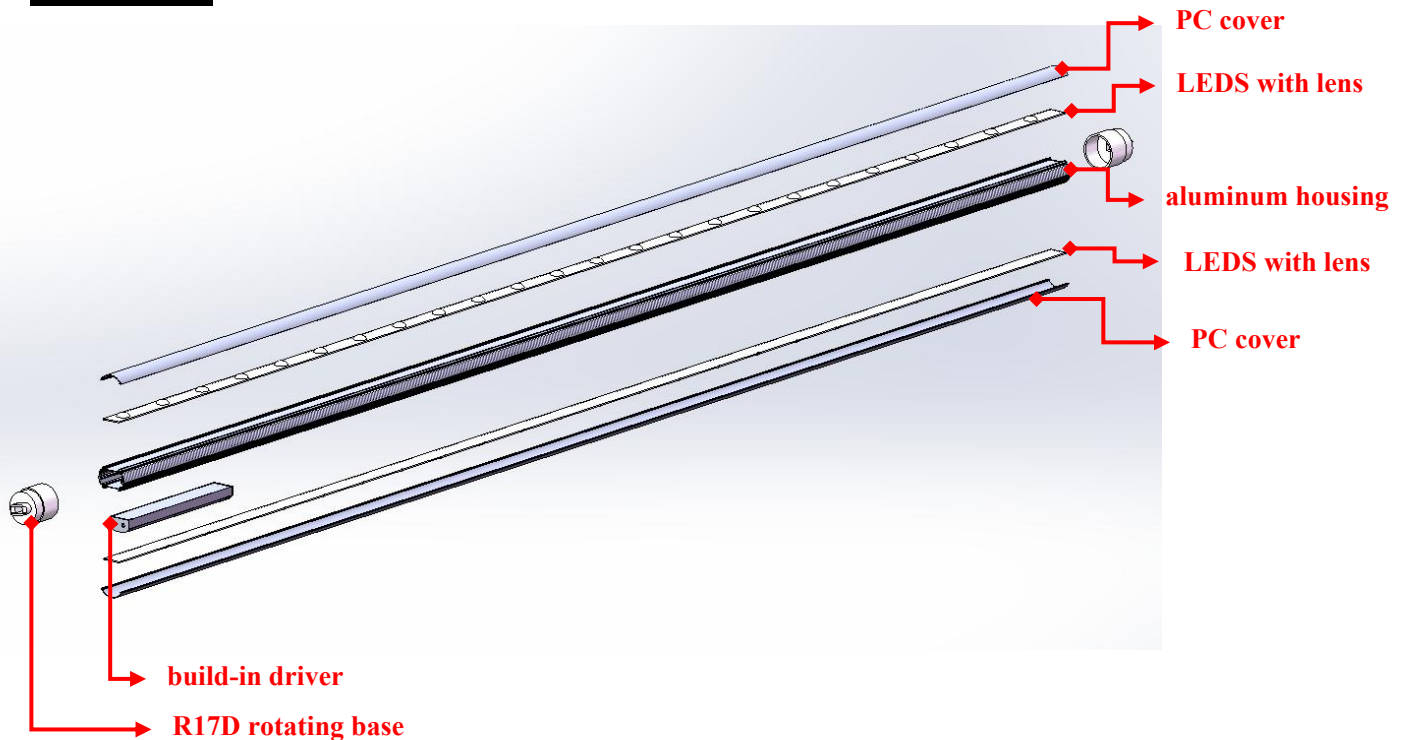

ORDERING GUIDE

P/N:MC-DS106-XXX

The first "x" can be any one letter to represent lamp wattage: 10=10w, 15=15w, 18=18w, 20=20w, 24=24w, 30=30w, 40=40w, 45=45w, 50=50w, 60=60w, 70=70w

The second "X" can be any one letter to represent PC cover: S=stripy, C=clear, M=milky;

The third "X" can be any one letter to represent color temperature: A=3000K, B=3500K, C=4000K, D=5000K, E=6500K, H=5700K, G=4500K, F=2700K;

P/N	Order Item No.:
MC-DS106-30CE	1754
MC-DS106--30CE	1756
MC-DS106-40CE	1757
MC-DS106-40CE	1758
MC-DS106-45CE	1778
MC-DS106-45CE	1779
MC-DS106-50CE	1761
MC-DS106-60CE	1760
MC-DS106-60CE	1762
MC-DS106-70CE	1759

CUT SHEET